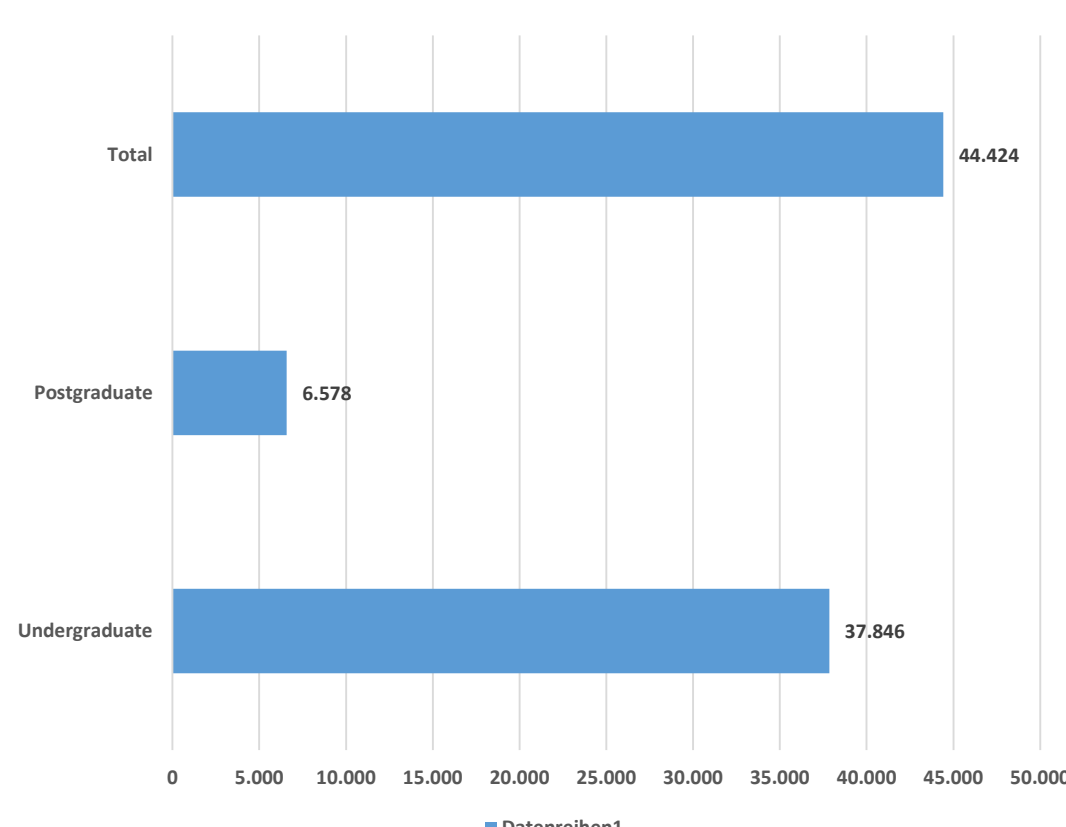

Centres of excellence

- Centre for Teacher Education and Educational Leaders
- Centre of Excellence for Rift Valley Areas Study & Development
- Centre for Entrepreneurship Development & Technology Transfer (COEE)
- Centre of Excellence in Forestry Rift Valley Areas Study & Development
- Centre of Excellence in Food Science & Nutrition
- Centre for Science, Technology, Engineering and Mathematics (STEM)
- Centre for Animal Bio-Technology

Student enrollment (2017/18)