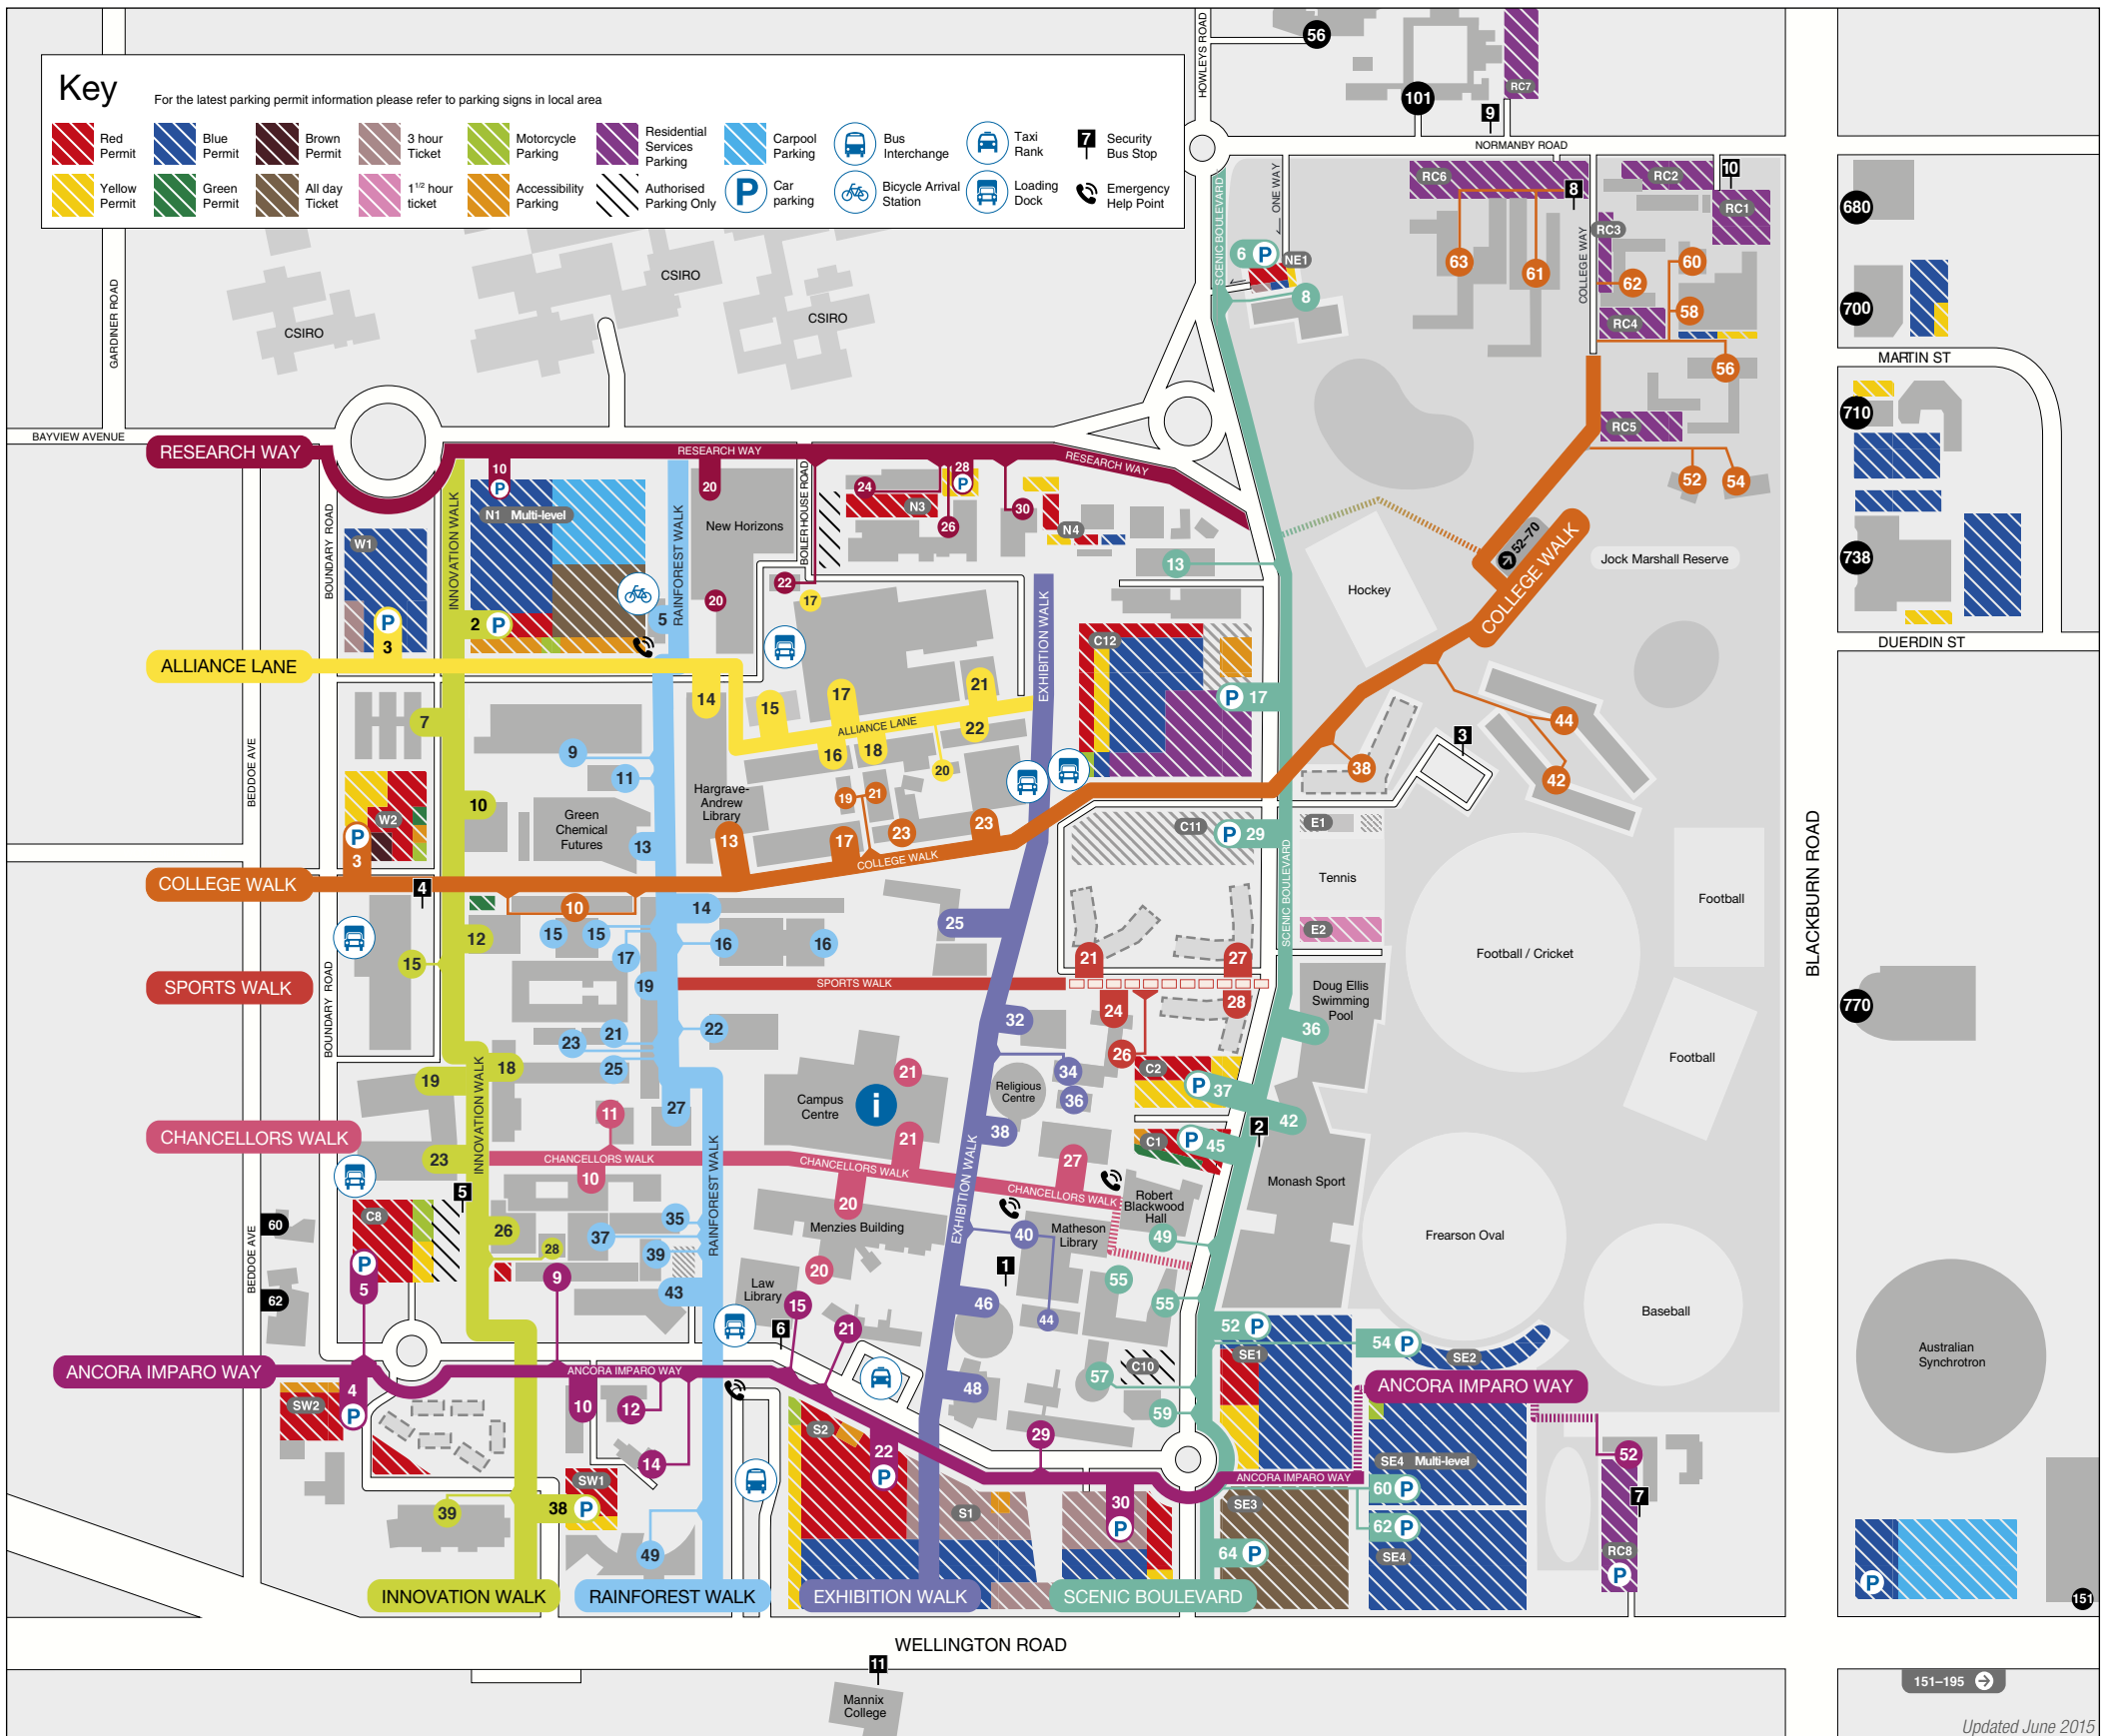

Monash University Clayton campus

Building/dept. name & number	Address
Alexander Theatre (7)	48 Exhibition Walk
Australian Pulp and Paper Institute (59)	15 Alliance Lane
Bicycle Arrival Station - James Gormley (80A)	5 Rainforest Walk
Biochemistry Laboratories (16)	11 Chancellors Walk
Biological Sciences (18)	25 Rainforest Walk
Biological Sciences Lecture Theatres S7-S8 (21)	21 Rainforest Walk
Biology (17)	18 Innovation Walk
Boiler House (38)	22 Research Way
Campus Centre (10)	21 Chancellors Walk
Central Science Block (19)	19 Rainforest Walk
Chancellery Building A (3A)	27 Chancellors Walk
Chancellery Building B (3B)	36 Exhibition Walk
Chancellery Building C (3C)	34 Exhibition Walk
Chancellery Building D (3D)	26 Sports Walk
Chancellery Building E (3E)	24 Sports Walk
Chemistry (23)	17 Rainforest Walk
Doug Ellis Swimming Pool (1)	36 Scenic Boulevard
Education (6)	29 Ancora Imparo Way
Engineering 31 (31)	17 College Walk
Engineering 33 (33)	19 College Walk
Engineering 35 (35)	16 Alliance Lane
Engineering 36 (36)	18 Alliance Lane
Engineering 36A (36A)	20 Alliance Lane
Engineering 37 (37)	17 Alliance Lane
Engineering 69 (69)	22 Alliance Lane
Engineering 72 (72)	14 Alliance Lane
Engineering Examination Halls, EH1-EH4 (60)	23 College Walk
Facilities and Services Portables (40P)	24 Research Way
Facilities and Services, Central Store, Transport and Mail (56)	30 Research Way
Facilities and Services (40)	26 Research Way
Faculty of Information Technology (63)	25 Exhibition Walk
Faculty of Medicine Offices (64)	43 Rainforest Walk
Faculty Teaching - MBBS (15)	27 Rainforest Walk
First Year Biology (22)	23 Rainforest Walk
Gallery Building (55)	21 Ancora Imparo Way
Green Chemical Futures (86)	13 Rainforest Walk
Hargrave-Andrew Library (30)	13 College Walk
Information Services (67)	44 Exhibition Walk
Japanese Studies Centre (54)	12 Ancora Imparo Way
Jock Marshall Reserve	
Environmental Laboratories (42)	52 College Walk
John Monash Science School (84)	39 Innovation Walk
Krongold Centre (5)	57 Scenic Boulevard
Law Building (12)	15 Ancora Imparo Way
Law Library (12)	15 Ancora Imparo Way