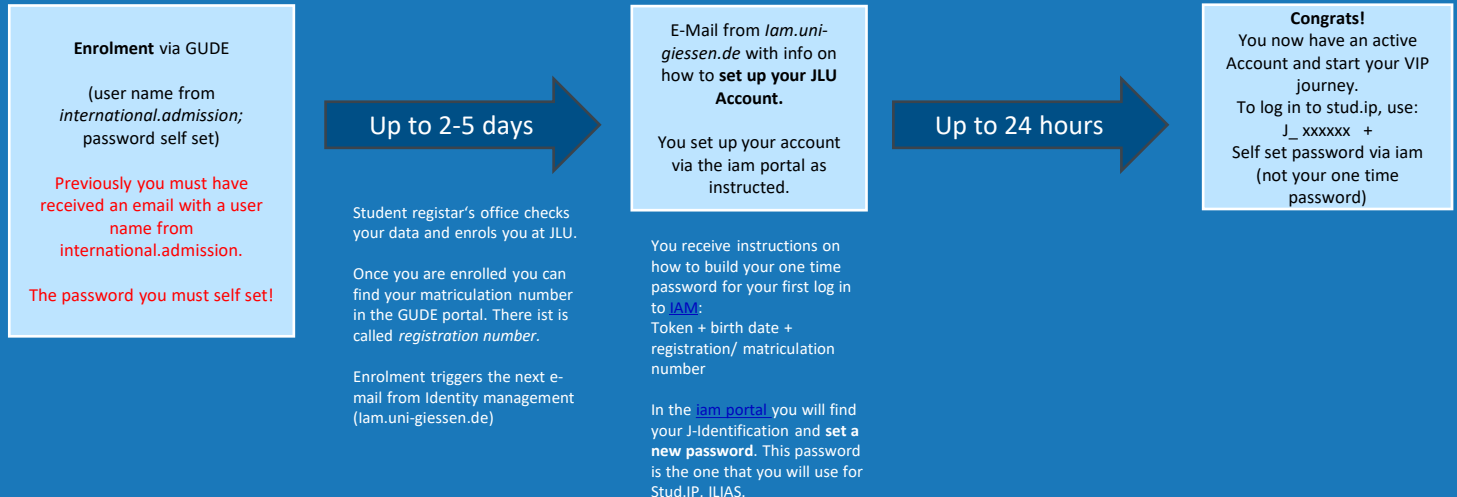

Umang
M.Sc.
Agrobiotechnology

Lea
M.A. Education
Science

Thomas
M.Sc. Nutritional
Science

Way to JLU's Electronic Systems

Please notice that the enrolment process is also **mandatory for reapplicants**. Be aware of that you cannot use your previous login credentials.

GERMAN AS A FOREIGN LANGUAGE

VIP German language courses

GENERAL INFORMATION

FOR STUDENTS
OF THE VIP

FREE OF CHARGE

ASYNCHRONOUS

NEW CONTENT
ON A WEEKLY
BASIS

- Synchronous meetings with your tutor (they will explain how the courses work and where you can find the content); working in teams
- About 4 hours workload per week; 2 tests (at the middle and end of the courses)
- Working flexible at your own pace
- 1 ECTS
- The courses start in the week of 20 October 2025 and last 13 weeks